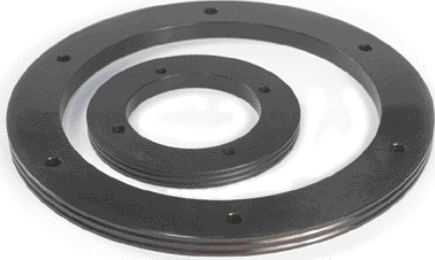

ORIGINALLY DESIGNED WEAR PARTS

340 Twister Pinion

330/340 Accumulator Wheel

340 Pinch Roll

330 Pinch Roll

330 Gripper Side Yoke

330 Stop Lever Insert

330 Wire Guide