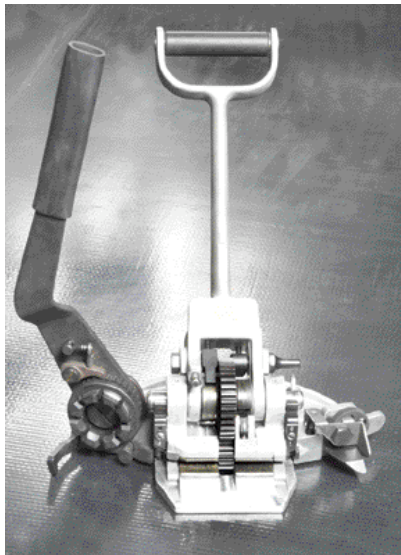

ACCESSORIES AND HANDTOOLS

- DELIVERS A HIGH-STRENGTH KNOT.
- ANYONE CAN EASILY TIE OFF A BALE.
- PORTABLE.
- DECREASES WIRE WASTE.
- USES LOWER GAUGE WIRE TO SAVE MONEY.
- CONSISTENT BALE SHAPES AND SIZES.
- INVENTORY CONVENIENCE OF U.P.S. SHIPPABLE SPOOLED WIRE.
- CONVENIENT.

THE L&P WIRE TIE WAY

HANDTOOLS

WARD TIE-RIGHT

5 1/2 or 6 1/2 Twist

HANDTOOLS

LK Manual

1302 Pneumatic

Our tools tie wire from 12 to 14 gauge in as little as 25 seconds with no sealer or cutter required.