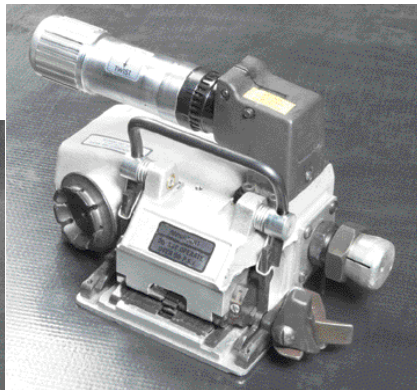

ACCESSORIES AND HANDTOOLS

- DELIVERS A HIGH-STRENGTH KNOT.
- ANYONE CAN EASILY TIE OFF A BALE.
- PORTABLE.
- DECREASES WIRE WASTE.
- USES LOWER GAUGE WIRE TO SAVE MONEY.
- CONSISTENT BALE SHAPES AND SIZES.
- INVENTORY CONVENIENCE OF U.P.S. SHIPPABLE SPOOLED WIRE.
- CONVENIENT.

THE L&P WIRE TIE WAY

HANDTOOLS

WARD TIE-RIGHT

5 1/2 or 6 1/2 Twist

HANDTOOLS

LK Manual

1302 Pneumatic

Our tools tie wire from 12 to 14 gauge in as little as 25 seconds with no sealer or cutter required.