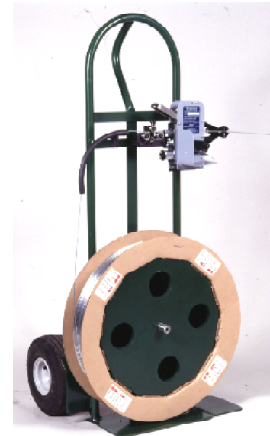

ACCESSORIES AND HANDTOOLS

- DELIVERS A HIGH-STRENGTH KNOT.
- ANYONE CAN EASILY TIE OFF A BALE.
- PORTABLE.
- DECREASES WIRE WASTE.
- USES LOWER GAUGE WIRE TO SAVE MONEY.
- CONSISTENT BALE SHAPES AND SIZES.
- INVENTORY CONVENIENCE OF U.P.S. SHIPPABLE SPOOLED WIRE.
- CONVENIENT.

THE L&P WIRE TIE WAY

HANDTOOLS

WARD TIE-RIGHT

5 1/2 or 6 1/2 Twist

HANDTOOLS

LK Manual

1302 Pneumatic

Our tools tie wire from 12 to 14 gauge in as little as 25 seconds with no sealer or cutter required.